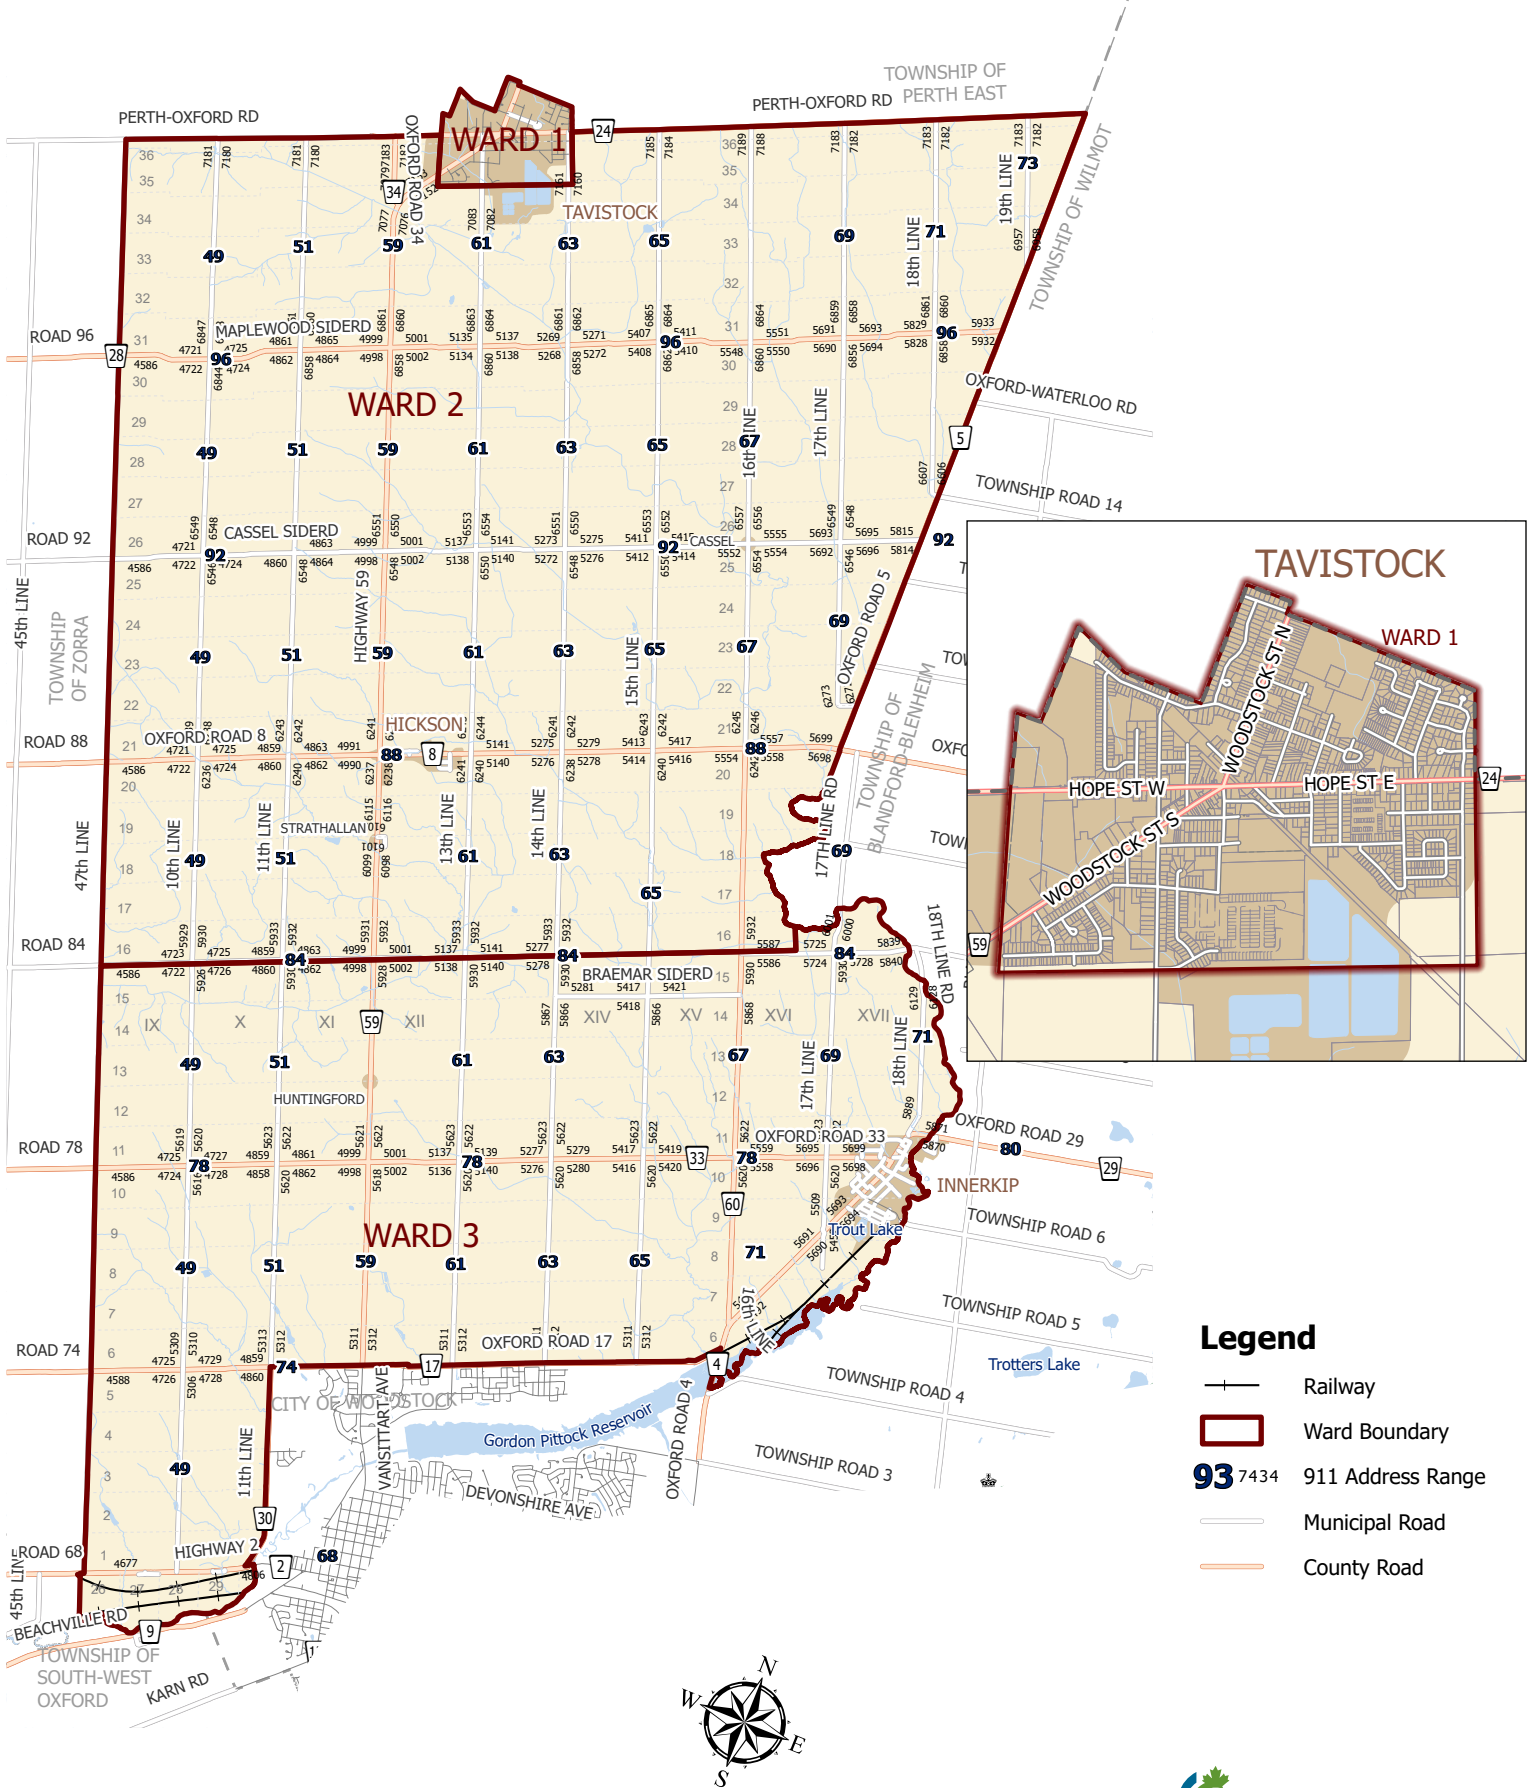

TOWNSHIP OF EAST ZORRA-TAVISTOCK

Legend

- Railway
- Ward Boundary
- 911 Address Range
- Municipal Road
- County Road