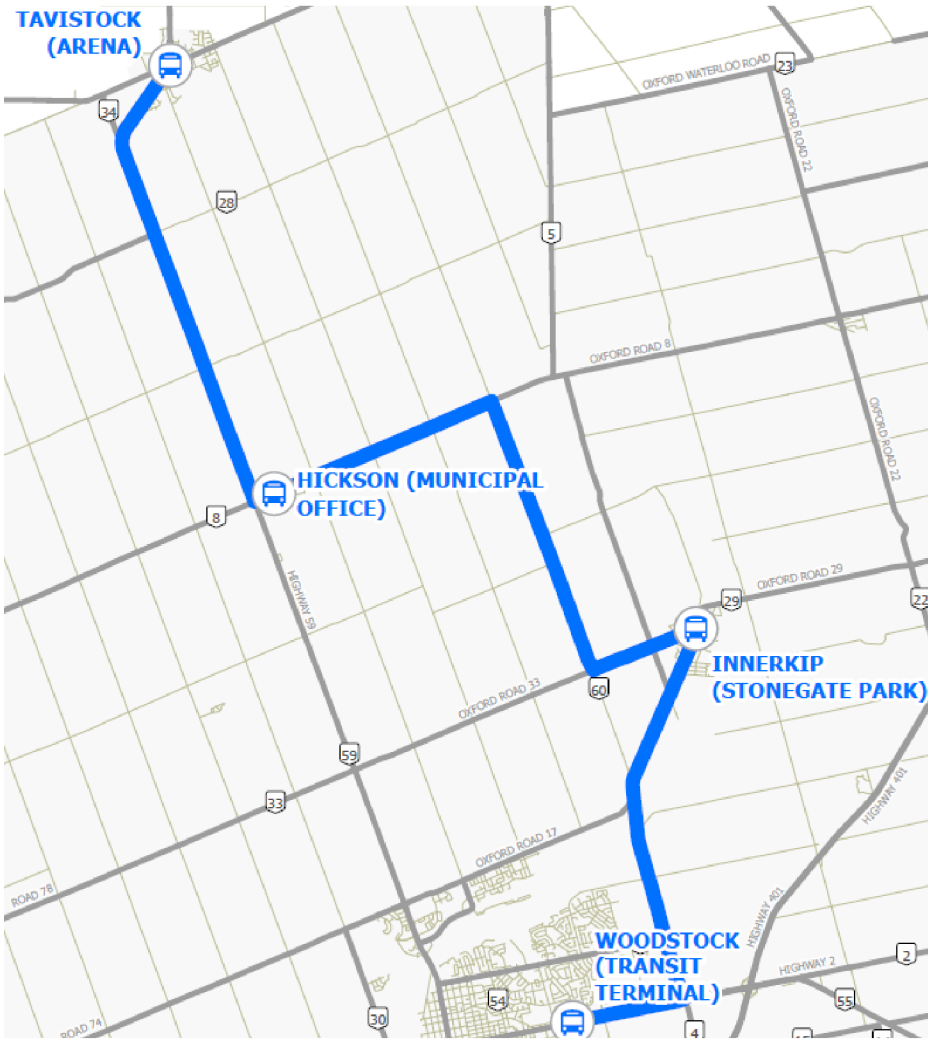

Operating early morning, afternoon, and early evening trips Wednesday to Saturday, hop on and ride for appointments, social and recreational activities!

All schedule, route and stop location information can be found online at:
www.ezt.ca/en/living-here/eztransit

EAST ZORRA-TAVISTOCK

EZT + WOODSTOCK + STRATFORD

ROUTES & SCHEDULES

ROUTES & SCHEDULES

Wednesday/Friday/Saturday (Week A)

Hickson	Tavistock	Hickson	Innerkip	Woodstock	Innerkip	Hickson	Tavistock	Hickson
8:50	→ 9:07	→ 9:22	→ 9:39	→ 9:59	→ 10:21	→ 10:36	→ 10:51	→ 11:03
11:50	→ 12:07	→ 12:22	→ 12:39	→ 12:59	→ 1:21	→ 1:36	→ 1:51	→ 2:03
2:50	→ 3:07	→ 3:22	→ 3:39	→ 3:59	→ 4:21	→ 4:36	→ 4:51	→ 5:03

Thursday/Saturday (Week B)

Hickson	Innerkip	Hickson	Tavistock	Stratford	Tavistock	Hickson	Innerkip	Hickson
9:25	→ 9:41	→ 9:58	→ 10:13	→ 10:34	→ 10:55	→ 11:05*	→ 11:41	→ 11:58
11:25	→ 11:41	→ 11:58	→ 12:13	→ 12:34	→ 12:55	→ 1:05	→ 1:21	→ 1:38
3:25	→ 3:41	→ 3:58	→ 4:13	→ 4:34	→ 4:55	→ 5:05	→ 5:21	→ 5:38

* 20 minute stop at the Municipal Office in Hickson

STOP LOCATIONS

- Hickson - Administration Building at 89 Loveys Street
- Innerkip - Stonegate Park at 220 Stonegate Road
- Tavistock - Arena at 1 Adam Street
- Stratford - Transit Station near 290 Downie Street Bus Terminal #8
- Woodstock - Transit Terminal near 623 Dundas Street