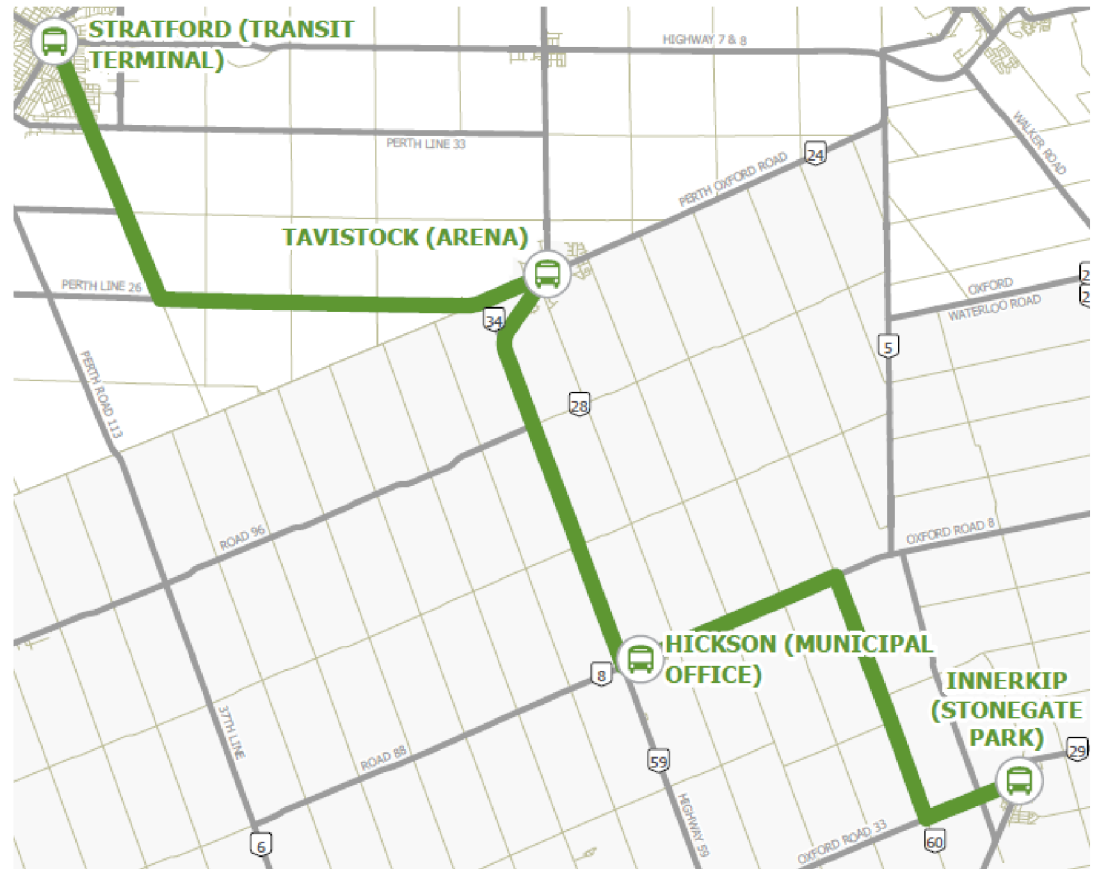

Operating early morning, afternoon, and early evening trips Wednesday to Saturday, hop on and ride for appointments, social and recreational activities!

All schedule, route and stop location information can be found online at:
www.ezt.ca/en/living-here/eztransit

EAST ZORRA-TAVISTOCK

EZT + WOODSTOCK + STRATFORD

ROUTES & SCHEDULES

ROUTES & SCHEDULES

Wednesday/Friday/Saturday (Week A)

Hickson	Tavistock	Hickson	Innerkip	Woodstock	Innerkip	Hickson	Tavistock	Hickson
8:50	→ 9:07	→ 9:22	→ 9:39	→ 9:59	→ 10:21	→ 10:36	→ 10:51	→ 11:03
11:50	→ 12:07	→ 12:22	→ 12:39	→ 12:59	→ 1:21	→ 1:36	→ 1:51	→ 2:03
2:50	→ 3:07	→ 3:22	→ 3:39	→ 3:59	→ 4:21	→ 4:36	→ 4:51	→ 5:03

Thursday/Saturday (Week B)

Hickson	Innerkip	Hickson	Tavistock	Stratford	Tavistock	Hickson	Innerkip	Hickson
9:25	→ 9:41	→ 9:58	→ 10:13	→ 10:34	→ 10:55	→ 11:05*	→ 11:41	→ 11:58
11:25	→ 11:41	→ 11:58	→ 12:13	→ 12:34	→ 12:55	→ 1:05	→ 1:21	→ 1:38
3:25	→ 3:41	→ 3:58	→ 4:13	→ 4:34	→ 4:55	→ 5:05	→ 5:21	→ 5:38

* 20 minute stop at the Municipal Office in Hickson

STOP LOCATIONS

- Hickson - Administration Building at 89 Loveys Street
- Innerkip - Stonegate Park at 220 Stonegate Road
- Tavistock - Arena at 1 Adam Street
- Stratford - Transit Station near 290 Downie Street Bus Terminal #8
- Woodstock - Transit Terminal near 623 Dundas Street